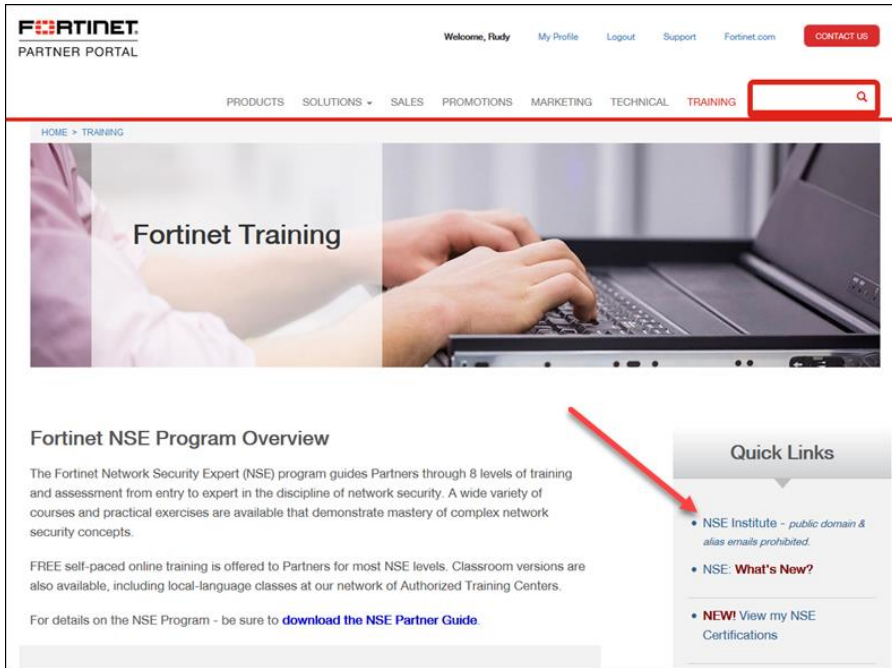

The top menu bar on the NSE Institute page lets you see Course listings, current Schedule of classes, NSE courses and information on the ATC program and Network Security Academy.